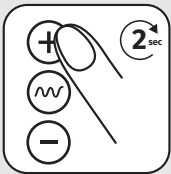

Gcandy MINI

Revolutionary BIOSKIN material
As Close To The Human Skin

Press and hold for two seconds to switch on

Click to change the mode of vibration. The toy has 6 modes of vibration

Increase the vibration

Decrease the vibration /OFF

EN

Powerful motor for clitoris

Powerful motor for vagina

Press ⊕ and hold for two seconds to switch on.

⊕ increase the vibration

Ⓜ modes of vibration

⊖ decrease the vibration /OFF